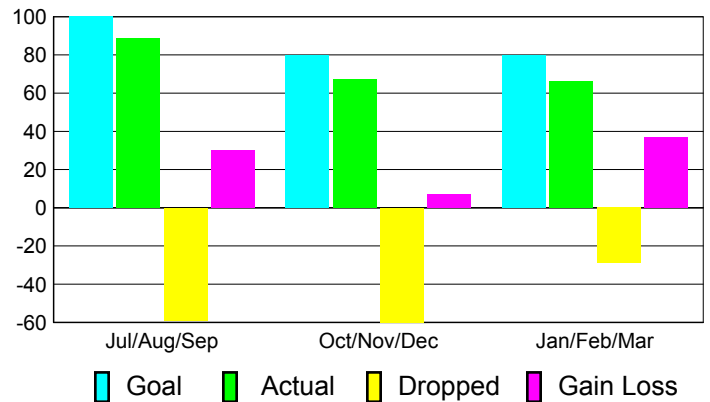

Membership Results 2010-2011

Goal, New, Dropped, Gain/Loss

Comparison of Membership Gain/Loss

Current Year Compared to the Previous Year