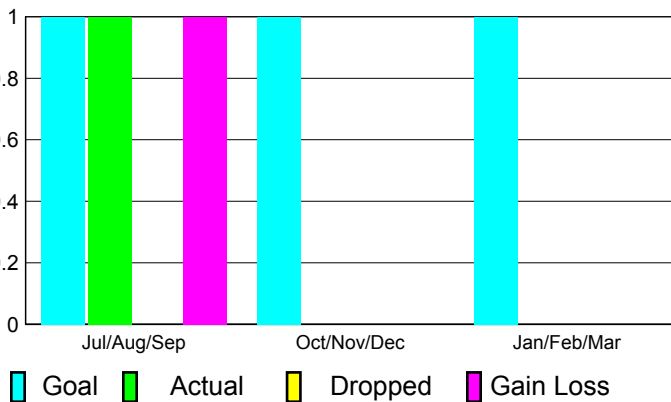

2010-2011 GMT Reports for District (or Undistricted) **District 355 E**

GMT: KWANG-SOO JANG

Location: REPUBLIC OF KOREA

GMT CA: 5

CLUBS

Club Results
2010-2011

Clubs
2009-2010

Month	New Club Goal	Actual New Clubs	Actual Dropped Clubs	Gain/Loss of Clubs	Gain/Loss of Clubs
Jul/Aug/Sep	1	1	0	1	0
Oct/Nov/Dec	1	0	0	0	0
Jan/Feb/Mar	1	0	0	0	1
Totals	3	1	0	1	1

Club Results 2010-2011

Goal, New, Dropped, Gain/Loss

Comparison of Club Gain/Loss

Current Year Compared to the Previous Year

YTD Status Quo Clubs 2010-2011

Status Quo Clubs Compared to Status Quo Members

MEMBERSHIP