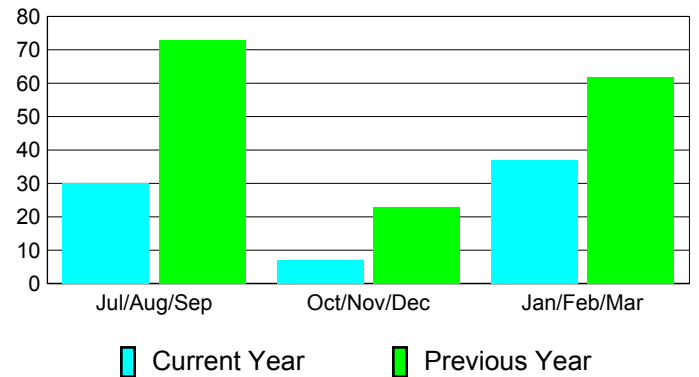

Membership Results
2010-2011

Membership
2009-2010

Month	Net Memb Goal	Actual New Memb	Actual Dropped Memb	Gain/Loss of Memb	Gain/Loss of Memb
Jul/Aug/Sep	100	89	-59	30	73
Oct/Nov/Dec	80	67	-60	7	23
Jan/Feb/Mar	80	66	-29	37	62
Totals	260	222	-148	74	158

Membership Results 2010-2011

Goal, New, Dropped, Gain/Loss

Comparison of Membership Gain/Loss

Current Year Compared to the Previous Year

Gender Comparison 2010-2011

Jul/Aug/Sep

Oct/Nov/Dec

Jan/Feb/Mar